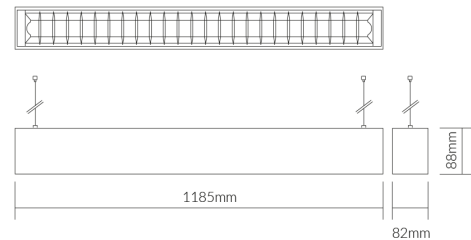

Vibe 2x28W Skyline Fluorescent Suspended T-bar Troffer with Louvre

Product Specifications

SKU	VBFS-282-2-228E
Product Series	VBFS-282-SERIES
EAN	9340994013978
Light Colour	Cool White
Wattage	28 W
Trim colour	Satin Silver
Base Type	T5
Length	1185 mm
Width	82 mm
Height	88 mm
Lifespan	50000 Hours
Warranty	2 Years
Mounting type	Suspended
Input voltage	240 Volt AC 50HZ

Dimensional Drawings

Photometric information available upon request.