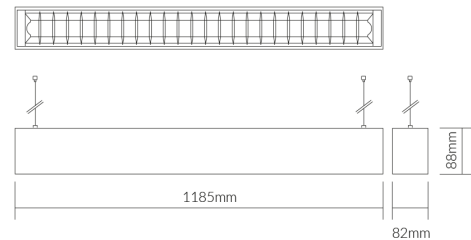

Vibe 2x28W Skyline Fluorescent Suspended T-bar Troffer with Louvre

Product Specifications

SKU	VBFS-282-2-228E
Product Series	VBFS-282-SERIES
EAN	9340994013978
Light Colour	Cool White
Wattage	28 W
Trim colour	Satin Silver
Base Type	T5
Length	1185 mm
Width	82 mm
Height	88 mm
Lifespan	50000 Hours
Warranty	2 Years
Input voltage	240 Volt AC 50HZ
Mounting type	Suspended

Dimensional Drawings

Photometric information available upon request.