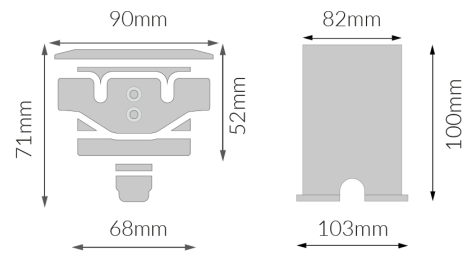

Vibe 4.8W Warm White 40° Inground Uplight

Product Specifications

Luminaire efficacy	79 lm/W
SKU	VBL-902-7-3K40
Product Series	VBL-902-SERIES
EAN	9340994402505
Light Colour	Warm White
Wattage	5 W
Lumen output	380 lm
IP rating	68
CRI	83
Beam Angle	40 Degrees
Length	100 mm
Width	90 mm
Lifespan	50000 Hours
Accessories	Beam angle can be altered as required
Lamp Type	LED
LED source	CREE
Input voltage	12 - 24V DC

Dimensional Drawings

Photometric information available upon request.