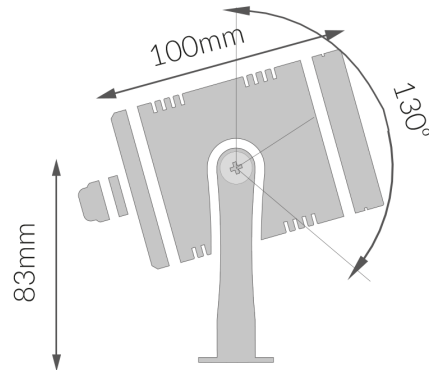

Vibe 11.5W Warm White 30° Surface Mounted Spotlight

Product Specifications

SKU	VBL-906-6-3K30
Luminaire efficacy	87 lm/W
Product Series	VBL-906-SERIES
EAN	9340994402574
Light Colour	Warm White
Wattage	12 W
Lumen output	1000 lm
IP rating	68
CRI	83
Beam Angle	30 Degrees
Trim colour	Stainless 316
Length	100 mm
Width	83 mm
Lifespan	50000 Hours
Warranty	3 Years
Weatherproof	Weatherproof
LED source	CREE
Lamp Type	LED
Input voltage	24 Volt DC
Working temperature	-40°C ~ 50°C

Dimensional Drawings

Photometric information available upon request.