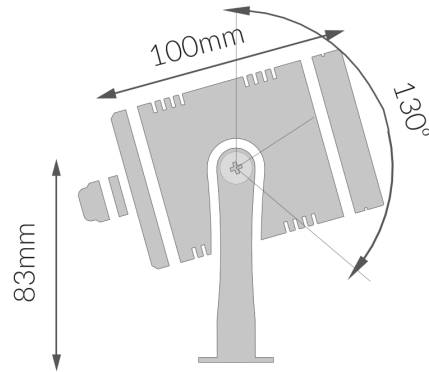

Vibe 11.5W Warm White 30° Surface Mounted Spotlight

Product Specifications

SKU	VBL-906-6-3K30
Luminaire efficacy	87 lm/W
Product Series	VBL-906-SERIES
EAN	9340994402574
Light Colour	Warm White
Wattage	12 W
Lumen output	1000 lm
IP rating	68
CRI	83
Beam Angle	30 Degrees
Trim colour	Stainless 316
Length	100 mm
Width	83 mm
Lifespan	50000 Hours
Warranty	3 Years
Weatherproof	Weatherproof
LED source	CREE
Lamp Type	LED
Input voltage	24 Volt DC
Working temperature	-40°C ~ 50°C

Dimensional Drawings

Photometric information available upon request.