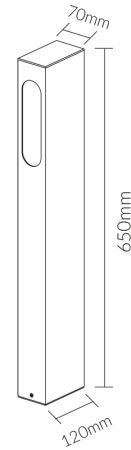

Vibe Calais 655 6W Cool White Black LED Bollard Light

Product Specifications

SKU	VBLBO-650-4-CW
Luminaire efficacy	39 lm/W
Product Series	VBLBO-650-SERIES
EAN	9340994016023
Light Colour	Cool White
Wattage	6 W
Lumen output	234 lm
IP rating	54
CRI	80
Beam Angle	50 Degrees
Trim colour	Black
Length	70 mm
Width	120 mm
Height	650 mm
Lifespan	50000 Hours
Warranty	3 Years
Dimmable	Non Dimmable
EMC	EN55015
Lamp Type	LED
Material	Die-cast body and bracket
LED source	CREE
Weatherproof	Weatherproof
Input voltage	220V-240V AC 50HZ
Mounting type	Surface
Wiring method	Hardwire
Working temperature	-20°C ~ 50°C

Dimensional Drawings

Photometric information available upon request.