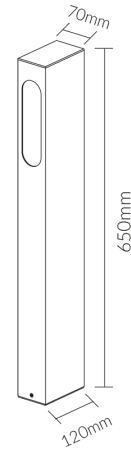

Vibe Calais 650 6W Warm White Black LED Bollard Light

Product Specifications

SKU	VBLBO-650-4-WW
Luminaire efficacy	36 lm/W
Product Series	VBLBO-650-SERIES
EAN	9340994404615
Light Colour	Warm White
Wattage	6 W
Lumen output	215 lm
IP rating	54
CRI	70
Beam Angle	50 Degrees
Trim colour	Black
Length	650 mm
Width	70 mm
Height	120 mm
Lifespan	50000 Hours
Warranty	3 Years
Dimmable	Non Dimmable
Lamp Type	LED
Material	Die-cast body and bracket
LED source	CREE
Input voltage	220V-240V AC 50HZ
Mounting type	Surface
Working temperature	-20°C ~ 50°C

Dimensional Drawings

LM-80

Photometric information available upon request.