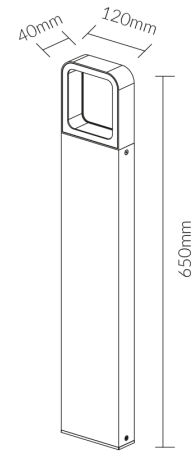

Vibe Calais 655 6W Cool White Black LED Bollard Light

Product Specifications

Luminaire efficacy	24 lm/W
SKU	VBLBO-655-4-CW
Product Series	VBLBO-655-SERIES
EAN	9340994016030
Light Colour	Cool White
Wattage	6 W
Lumen output	215 lm
IP rating	54
CRI	70
Beam Angle	50 Degrees
Trim colour	Black
Length	120 mm
Width	40 mm
Height	650 mm
Lifespan	50000 Hours
Warranty	3 Years
Dimmable	Non Dimmable
EMC	EN55015
Lamp Type	LED
LED source	CREE
Weatherproof	Weatherproof
Input voltage	220V-240V AC 50HZ
Wiring method	Hardwire
Working temperature	-20°C ~ 50°C

Dimensional Drawings

Photometric information available upon request.