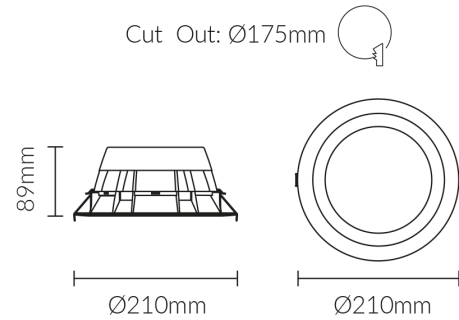

Vibe LED Recessed Downlight 436 Series

Product Specifications

Luminaire efficacy	110 lm/W
SKU	VBLDL-436-1-40D
Product Series	VBLDL-4X6-SERIES
EAN	9340994403977
Wattage	20 W
Lumen output	2200 lm
IP rating	44
CRI	80
Beam Angle	80 Degrees
Trim colour	White
Diameter	210 mm
Height	89 mm
Lifespan	35000 Hours
Warranty	5 Years
LED source	OSRAM
Dimmable	Dimmable
Lamp Type	LED
Input voltage	220V-240V AC 50HZ
Working temperature	-20°C ~ 45°C

Dimensional Drawings

Photometric information available upon request.