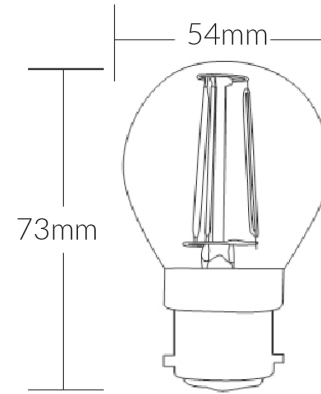

LED Fancy Round Globe 4W Warm White BC Dimmable

Product Specifications

SKU	VBLF-4W-BC-DIM
Luminaire efficacy	103 lm/W
Product Series	VBLF-DIM-SERIES
EAN	9340994404363
Light Colour	Warm White
Wattage	3 W
Lumen output	352 lm
CRI	80
Beam Angle	320 Degrees
Base Type	B22
Diameter	54 mm
Length	73 mm
Lifespan	30000 Hours
Warranty	2 Years
Dimmable	Dimmable
Lamp Type	LED
Material	Glass
LED source	EDISON
Weatherproof	Indoor use only
Input voltage	220V-265V AC 50hz
Working temperature	-20°C ~ 45°C
Box Qty	100

Dimensional Drawings

Photometric information available upon request.