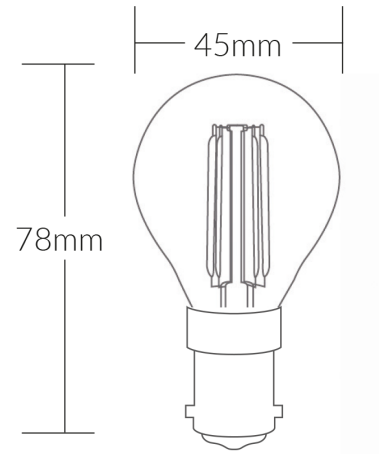

LED Fancy Round Globe 4W Warm White SBC Dimmable

Product Specifications

SKU	VBLF-4W-SBC-DIM
Luminaire efficacy	103 lm/W
Product Series	VBLF-DIM-SERIES
EAN	9340994404394
Light Colour	Warm White
Wattage	3 W
Lumen output	352 lm
CRI	80
Beam Angle	360 Degrees
Base Type	B15
Diameter	45 mm
Length	78 mm
Lifespan	30000 Hours
Warranty	2 Years
Dimmable	Dimmable
Lamp Type	LED
Material	Glass
LED source	EDISON
Weatherproof	Indoor use only
Input voltage	220V-265V AC 50hz
Working temperature	-20°C ~ 45°C

Dimensional Drawings

Photometric information available upon request.