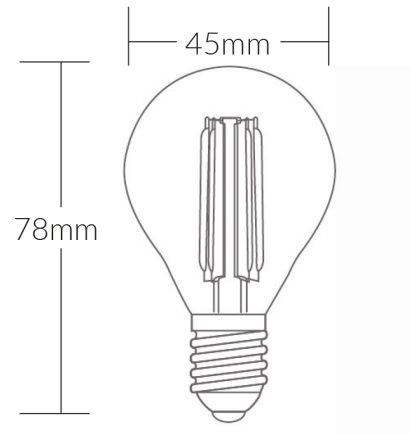

LED Fancy Round Globe 4W Warm White SES Dimmable

Product Specifications

SKU	VBLF-4W-SES-DIM
Luminaire efficacy	103 lm/W
Product Series	VBLF-DIM-SERIES
EAN	9340994404387
Light Colour	Warm White
Wattage	3 W
Lumen output	352 lm
CRI	80
Beam Angle	360 Degrees
Base Type	E14
Diameter	45 mm
Length	78 mm
Lifespan	30000 Hours
Warranty	2 Years
Dimmable	Dimmable
Lamp Type	LED
Material	Glass
LED source	EDISON
Weatherproof	Indoor use only
Input voltage	220V-265V AC 50hz
Working temperature	-20°C ~ 45°C

Dimensional Drawings

Photometric information available upon request.