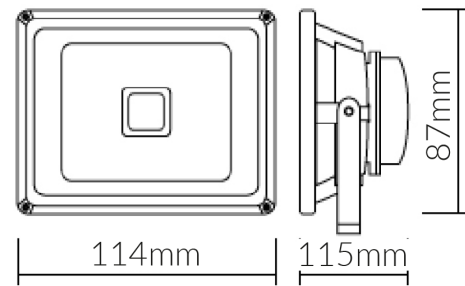

Vibe 10W RGB 240V LED Floodlight IP65

Product Specifications

| | |
|----------------------------|--|
| SKU | VBLFL-832-4-C |
| Product Series | VBLFL-83C-SERIES |
| EAN | 9340994010632 |
| Light Colour | RGB |
| Wattage | 10 W |
| IP rating | 65 |
| Beam Angle | 120 Degrees |
| Trim colour | Black |
| Length | 114 mm |
| Width | 87 mm |
| Height | 115 mm |
| Lifespan | 50000 Hours |
| Warranty | 3 Years |
| Dimmable | Dimmable |
| EMC | EN55015 |
| Accessories | VBFB-800: 800mm Floodlight Extension Arm |
| Lamp Type | LED |
| Material | Die-cast Aluminium |
| LED source | EPISTAR |
| Weatherproof | Weatherproof |
| Input voltage | 85V-265V AC 50-60HZ |
| Mounting type | Surface |
| Diffuser | Clear |
| Wiring method | Flex & Plug |
| Working temperature | -20°C ~ 45°C |

Dimensional Drawings

Photometric information available upon request.