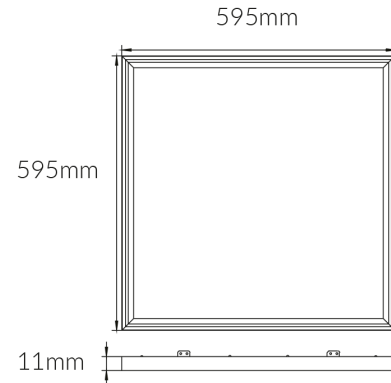

## Vibe 40W Cool White LED Panel Light 600x600mm

### Product Specifications

<b>Luminaire efficacy</b>	101 lm/W
<b>SKU</b>	VBLFP-606-1-40
<b>Product Series</b>	VBLFP-100-SERIES
<b>EAN</b>	9340994402925
<b>Light Colour</b>	Cool White
<b>Wattage</b>	36 W
<b>Lumen output</b>	3672 lm
<b>IP rating</b>	44
<b>CRI</b>	80
<b>Beam Angle</b>	120 Degrees
<b>Trim colour</b>	White
<b>Length</b>	595 mm
<b>Width</b>	595 mm
<b>Height</b>	10 mm
<b>Lifespan</b>	50000 Hours
<b>Warranty</b>	3 Years
<b>Dimmable</b>	Non Dimmable
<b>Lamp Type</b>	LED
<b>LED source</b>	HONGLI
<b>Input current</b>	860
<b>Weatherproof</b>	Weatherproof
<b>Input voltage</b>	240 Volt AC 50HZ
<b>Mounting type</b>	Suspended, Surface, Recessed
<b>Constant current/voltage</b>	Constant Current
<b>Diffuser</b>	Frosted
<b>Wiring method</b>	Flex & Plug
<b>Working temperature</b>	-20°C ~ 45°C
<b>Box Qty</b>	4

### Dimensional Drawings

*Photometric information available upon request.*