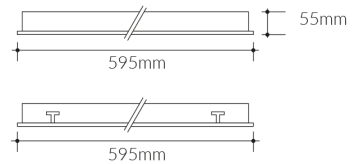

Vibe 4x10W 5000K Recessed LED Fitting

Product Specifications

SKU	VBLFS-414-1-50
Luminaire efficacy	73 lm/W
Product Series	VBLFS-EXPRESS-SERIES
EAN	9340994013879
Light Colour	Natural White
Wattage	40 W
Lumen output	2900 lm
IP rating	20
CRI	85
Beam Angle	86 Degrees
Cut out	578 mm
Length	595 mm
Width	595 mm
Height	55 mm
Lifespan	50000 Hours
Warranty	3 Years
Weatherproof	Non-weatherproof
Mounting type	Recessed
Wiring method	Flex & Plug
LED source	SAMSUNG
Dimmable	Non Dimmable
Constant current/voltage	Constant Current
EMC	EN55015
Input current	700
Input voltage	220V-265V AC 50hz
Working temperature	-20°C ~ 45°C
Box Qty	5

Dimensional Drawings

Cut Out: 578x578mm

Photometric information available upon request.