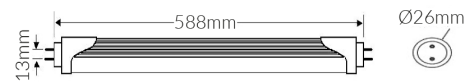

T8 2FT 10W Daylight LED Frosted Tube

Product Specifications

Luminaire efficacy	107 lm/W
SKU	VBLFT-222-F-65
Product Series	VBLFT-2X2-SERIES
EAN	9340994404752
Light Colour	Daylight
Wattage	10 W
Lumen output	1134 lm
CRI	80
Beam Angle	120 Degrees
Base Type	T8
Diameter	26 mm
Length	588 mm
Lifespan	50000 Hours
Warranty	3 Years
Dimmable	Non Dimmable
Lamp Type	LED
LED source	EPISTAR
Input voltage	85V-265V AC 50-60HZ
Diffuser	Frosted
Working temperature	-20°C ~ 40°C
Box Qty	25

Dimensional Drawings

Photometric information available upon request.