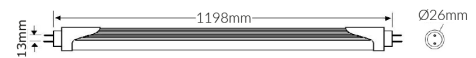

Vibe 16W Pink Opal LED Meat Tube

Product Specifications

Luminaire efficacy	58 lm/W
SKU	VBLFT-345-F-P
Product Series	VBLFT-3X5-F-P-SERIES
EAN	9340994016184
Light Colour	Pink
Wattage	16 W
Lumen output	1088 lm
Beam Angle	120 Degrees
Base Type	G13
Diameter	26 mm
Length	1198 mm
Lifespan	50000 Hours
Warranty	3 Years
Dimmable	Non Dimmable
Cert of Eletr. safety	SAA132139
EMC	AS/NZS CISPR 15: 2011
Lamp Type	LED
Material	Aluminium Alloy & PC Frosted Cover
LED source	EPISTAR
Weatherproof	Non-weatherproof
Input voltage	85V-265V AC 50-60HZ
Diffuser	Opal
Working temperature	-20°C ~ 40°C
Box Qty	25

Dimensional Drawings

Photometric information available upon request.