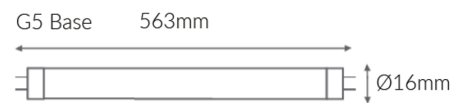

8W Natural White T5 LED Retrofit Tube

Product Specifications

SKU	VBLFT-T5-8W-40
Luminaire efficacy	102 lm/W
Product Series	VBLFT-T5-SERIES
EAN	9340994404318
Light Colour	Natural White
Wattage	8 W
Lumen output	820 lm
CRI	80
Beam Angle	270 Degrees
Base Type	T5
Length	563 mm
Width	16 mm
Lifespan	40000 Hours
Warranty	2 Years
LED source	EPISTAR
Dimmable	Non Dimmable
Diffuser	Frosted
Constant current/voltage	Constant Current
Lamp Type	LED
Working temperature	-20°C ~ 40°C
Box Qty	40

Dimensional Drawings

Photometric information available upon request.

Please note: For use with standard T5 electronic ballasts only. Use with High Output ballasts will damage the Tube and void any and all warranties.