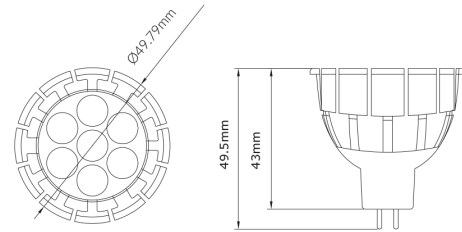

Vibe 6W Cool White LED MR16 Dimmable Retrofit Lamp 36°

Product Specifications

SKU	VBLMR16R6W-4K
Luminaire efficacy	86 lm/W
Product Series	VBLMR16R-SERIES
EAN	9340994011288
Light Colour	Cool White
Wattage	6 W
Lumen output	513 lm
CRI	85
Beam Angle	36 Degrees
Base Type	GU5.3
Diameter	50 mm
Length	49 mm
Width	50 mm
Lifespan	50000 Hours
Warranty	3 Years
Weatherproof	Non-weatherproof
LED source	NICHIA
Dimmable	Dimmable
Dimming	Triac Dimming
Constant current/voltage	Constant Voltage
Lamp Type	LED
Input voltage	12 Volt
Working temperature	-20°C ~ 45°C
Box Qty	20

Dimensional Drawings

VEET

Photometric information available upon request.