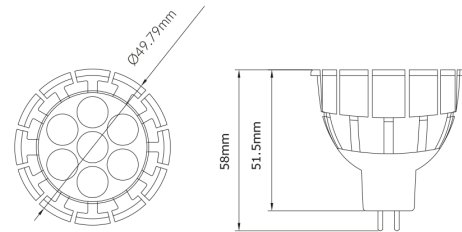

Vibe 9W Cool White LED MR16 Dimmable Retrofit Lamp 60°

Product Specifications

SKU	VBLMR16R9W-4K60
Luminaire efficacy	65 lm/W
Product Series	VBLMR16R-SERIES
EAN	9340994012841
Light Colour	Warm White
Wattage	9 W
Lumen output	521 lm
IP rating	20
CRI	85
Beam Angle	60 Degrees
Base Type	GU5.3
Diameter	50 mm
Length	58 mm
Width	50 mm
Lifespan	50000 Hours
Warranty	3 Years
Weatherproof	Non-weatherproof
LED source	NICHIA
Dimmable	Dimmable
Dimming	Triac Dimming
Constant current/voltage	Constant Voltage
EMC	EN55015
LM80	SQETMLG14006
Lamp Type	LED
Input voltage	12 Volt
Working temperature	-20° ~ 45°C
Box Qty	20

Dimensional Drawings

VEET

Photometric information available upon request.