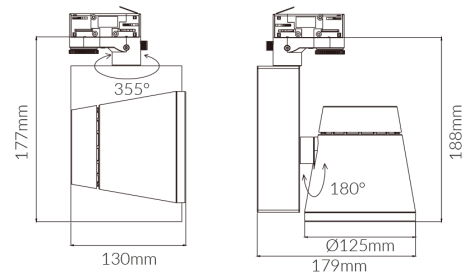

Vibe 32W Warm White LED Track Light With White Trim

Product Specifications

SKU	VBLTL-320-1-3K
Luminaire efficacy	131 lm/W
Track type	3 Circuit
Product Series	VBLTL-320-SERIES
EAN	9340994015453
Light Colour	Warm White
Wattage	32 W
Lumen output	4200 lm
IP rating	20
CRI	90
Beam Angle	40 Degrees
Trim colour	White
Diameter	125 mm
Length	188 mm
Width	179 mm
Height	130 mm
Lifespan	50000 Hours
Warranty	5 Years
Dimmable	Non Dimmable
EMC	EN55015
Lamp Type	LED
Material	High Strength Aluminium
LED source	SHARP
Weatherproof	Non-weatherproof
Input voltage	220V-240V AC 50HZ
Mounting type	Track
Working temperature	-20°C ~ 50°C

Dimensional Drawings

Photometric information available upon request.