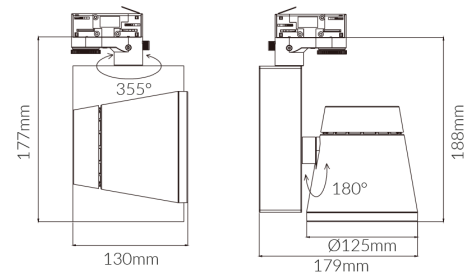

Vibe 32W Warm White LED Track Light With White Trim

Product Specifications

SKU	VBLTL-320-1-3K
Luminaire efficacy	131 lm/W
Track type	3 Circuit
Product Series	VBLTL-320-SERIES
EAN	9340994015453
Light Colour	Warm White
Wattage	32 W
Lumen output	4200 lm
IP rating	20
CRI	90
Beam Angle	40 Degrees
Trim colour	White
Diameter	125 mm
Length	188 mm
Width	179 mm
Height	130 mm
Lifespan	50000 Hours
Warranty	5 Years
Weatherproof	Non-weatherproof
Mounting type	Track
LED source	SHARP
Dimmable	Non Dimmable
EMC	EN55015
Material	High Strength Aluminium
Lamp Type	LED
Input voltage	220V-240V AC 50HZ
Working temperature	-20°C ~ 50°C

Dimensional Drawings

Photometric information available upon request.