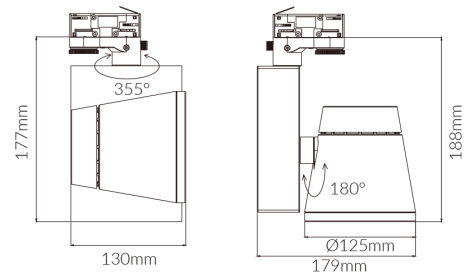

Vibe 32W Cool White LED Track Light With White Trim

Product Specifications

SKU	VBLTL-320-1-4K
Luminaire efficacy	131 lm/W
Track type	3 Circuit
Product Series	VBLTL-320-SERIES
EAN	9340994015415
Light Colour	Cool White
Wattage	32 W
Lumen output	4200 lm
IP rating	20
CRI	90
Beam Angle	40 Degrees
Trim colour	White
Diameter	125 mm
Length	188 mm
Width	179 mm
Height	130 mm
Lifespan	50000 Hours
Warranty	5 Years
Dimmable	Non Dimmable
EMC	EN55015
Lamp Type	LED
Material	High Strength Aluminium
LED source	SHARP
Weatherproof	Non-weatherproof
Input voltage	220V-240V AC 50HZ
Mounting type	Track
Working temperature	-20°C ~ 50°C

Dimensional Drawings

Photometric information available upon request.