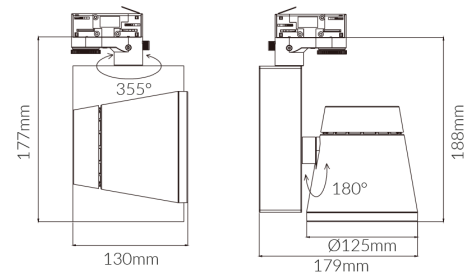

Vibe 32W Cool White LED Track Light With White Trim

Product Specifications

SKU	VBLTL-320-1-4K
Luminaire efficacy	131 lm/W
Track type	3 Circuit
Product Series	VBLTL-320-SERIES
EAN	9340994015415
Light Colour	Cool White
Wattage	32 W
Lumen output	4200 lm
IP rating	20
CRI	90
Beam Angle	40 Degrees
Trim colour	White
Diameter	125 mm
Length	188 mm
Width	179 mm
Height	130 mm
Lifespan	50000 Hours
Warranty	5 Years
Weatherproof	Non-weatherproof
Mounting type	Track
LED source	SHARP
Dimmable	Non Dimmable
EMC	EN55015
Material	High Strength Aluminium
Lamp Type	LED
Input voltage	220V-240V AC 50HZ
Working temperature	-20°C ~ 50°C

Dimensional Drawings

Photometric information available upon request.