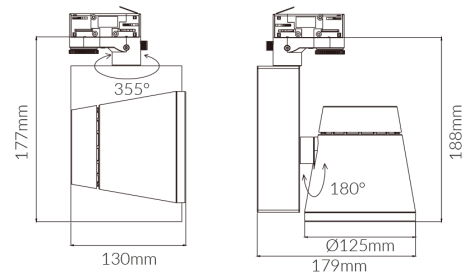

Vibe 32W Warm White LED Track Light With Black Trim

Product Specifications

| | |
|----------------------------|-------------------------|
| SKU | VBLTL-320-4-3K |
| Luminaire efficacy | 131 lm/W |
| Track type | 3 Circuit |
| Product Series | VBLTL-320-SERIES |
| EAN | 9340994015460 |
| Light Colour | Warm White |
| Wattage | 32 W |
| Lumen output | 4200 lm |
| IP rating | 20 |
| CRI | 90 |
| Beam Angle | 40 Degrees |
| Trim colour | Black |
| Diameter | 125 mm |
| Length | 188 mm |
| Width | 179 mm |
| Height | 130 mm |
| Lifespan | 50000 Hours |
| Warranty | 5 Years |
| Dimmable | Non Dimmable |
| EMC | EN55015 |
| Lamp Type | LED |
| Material | High Strength Aluminium |
| LED source | SHARP |
| Weatherproof | Non-weatherproof |
| Input voltage | 240 Volt AC 50HZ |
| Mounting type | Track |
| Working temperature | -20°C ~ 50°C |

Dimensional Drawings

Photometric information available upon request.