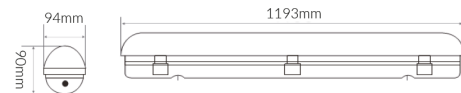

37W Natural White Weatherproof LED Batten

Product Specifications

Luminaire efficacy	115 lm/W
SKU	VBLWPB-4-37W-5K
Product Series	VBLWPB-SERIES
EAN	9340994016894
Light Colour	Natural White
Wattage	37 W
Lumen output	4269 lm
IP rating	65
IK Rating	10
CRI	80
Beam Angle	120 Degrees
Length	1193 mm
Width	94 mm
Height	90 mm
Lifespan	50000 Hours
Warranty	5 Years
Shatterproof	Shatterproof
Lamp Type	LED
Material	Polycarbonate
LED source	SAMSUNG
Weatherproof	Weatherproof
Input voltage	240 Volt AC 50HZ
Mounting type	Surface
Diffuser	Opal
Working temperature	-20°C ~ 45°C

Dimensional Drawings

Photometric information available upon request.