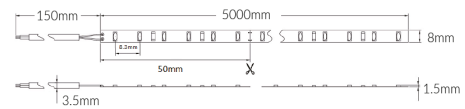

Vibe 14.4W Daylight LED Strip 24V IP20

Product Specifications

SKU	VBLST-14424NW-20
Luminaire efficacy	117 lm/W
Product Series	VBLST-24V-SERIES
EAN	9340994014388
Wattage	14 W
Lumen output	1680 lm
IP rating	20
CRI	80
Beam Angle	120 Degrees
Length	5000 mm
Width	8 mm
Height	2 mm
Lifespan	50000 Hours
Warranty	3 Years
Dimmable	Dimmable
EMC	EN55015
Accessories	VBLST-CTRL-BOX and VBLST-CTRL-DIM
Lamp Type	LED
LED source	EPISTAR
Weatherproof	Non-weatherproof
Input voltage	24 Volt DC
Constant current/voltage	Constant Voltage
Wiring method	Hardwire
Working temperature	-20°C ~ 45°C

Dimensional Drawings

Photometric information available upon request.