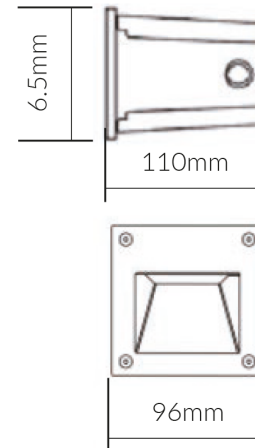

Weatherproof LED Wall light Warm White Open Face Silver

Product Specifications

Luminaire efficacy	38 lm/W
SKU	VBLWL-101A-3-3K
Product Series	VBLWL-101A-SERIES
EAN	9340994405193
Light Colour	Warm White
Wattage	3 W
Lumen output	115 lm
IP rating	65
CRI	70
Beam Angle	85 Degrees
Cut out	96 mm
Length	110 mm
Width	110 mm
Height	6 mm
Lifespan	50000 Hours
Warranty	5 Years
Weatherproof	Weatherproof
Mounting type	Recessed
LED source	OSRAM
Dimmable	Non Dimmable
Input voltage	220V-240V AC 50HZ
Working temperature	-20°C ~ 50°C

Dimensional Drawings

Photometric information available upon request.