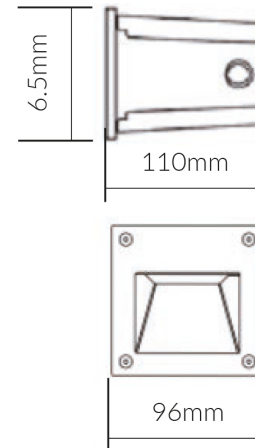

Weatherproof LED Wall light Cool White Open Face Silver

Product Specifications

Luminaire efficacy	39 lm/W
SKU	VBLWL-101A-3-4K
Product Series	VBLWL-101A-SERIES
EAN	9340994405186
Light Colour	Cool White
Wattage	3 W
Lumen output	117 lm
IP rating	65
CRI	70
Beam Angle	85 Degrees
Cut out	96 mm
Length	110 mm
Width	110 mm
Height	6 mm
Lifespan	50000 Hours
Warranty	5 Years
Weatherproof	Weatherproof
Mounting type	Recessed
LED source	OSRAM
Dimmable	Non Dimmable
Input voltage	220V-240V AC 50HZ
Working temperature	-20°C ~ 50°C

Dimensional Drawings

Photometric information available upon request.