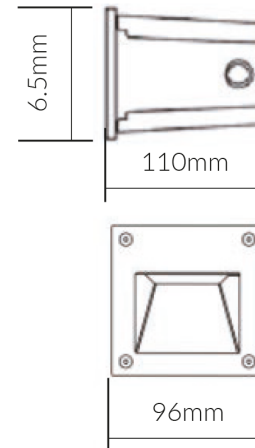

Weatherproof LED Wall light Cool White Open Face Black

Product Specifications

Luminaire efficacy	39 lm/W
SKU	VBLWL-101A-4-4K
Product Series	VBLWL-101A-SERIES
EAN	9340994405162
Light Colour	Cool White
Wattage	3 W
Lumen output	117 lm
IP rating	65
CRI	70
Beam Angle	85 Degrees
Cut out	96 mm
Length	110 mm
Width	110 mm
Height	6 mm
Lifespan	50000 Hours
Warranty	5 Years
Weatherproof	Weatherproof
Mounting type	Recessed
LED source	OSRAM
Input voltage	220V-240V AC 50HZ
Working temperature	-20°C ~ 50°C

Dimensional Drawings

Photometric information available upon request.