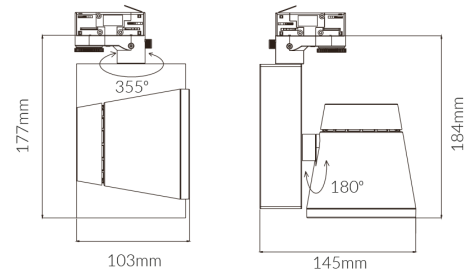

Vibe 18W Warm White LED Track Light With White Trim

Product Specifications

SKU	VBLTL-350-1-3K
Luminaire efficacy	139 lm/W
Product Series	VBLTL-350-SERIES
EAN	9340994407067
Light Colour	Warm White
Wattage	18 W
Lumen output	2500 lm
IP rating	20
CRI	80
Beam Angle	40 Degrees
Diameter	103 mm
Length	184 mm
Height	145 mm
Lifespan	50000 Hours
Warranty	5 Years
Weatherproof	Non-weatherproof
Mounting type	Track
LED source	CITIZEN
Material	High Strength Aluminium
Accessories	Optional 20° & 70° beam angle reflectors available
Lamp Type	LED
Input voltage	220V-240V AC 50HZ
Working temperature	-20°C ~ 50°C

Dimensional Drawings

Photometric information available upon request.