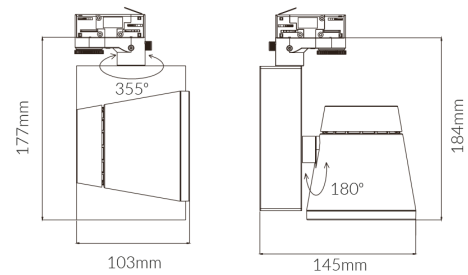

Vibe 18W Warm White LED Track Light With White Trim

Product Specifications

SKU	VBLTL-350-1-3K
Luminaire efficacy	139 lm/W
Track type	3 Circuit
Product Series	VBLTL-350-SERIES
EAN	9340994407067
Light Colour	Warm White
Wattage	18 W
Lumen output	2500 lm
IP rating	20
CRI	90
Beam Angle	40 Degrees
Trim colour	White
Diameter	103 mm
Length	184 mm
Height	145 mm
Lifespan	50000 Hours
Warranty	5 Years
Accessories	Optional 20° & 70° beam angle reflectors available
Lamp Type	LED
Material	Aluminium
LED source	CITIZEN
Weatherproof	Non-weatherproof
Input voltage	220V-240V AC 50HZ
Mounting type	Track
Working temperature	-20°C ~ 50°C

Dimensional Drawings

Photometric information available upon request.