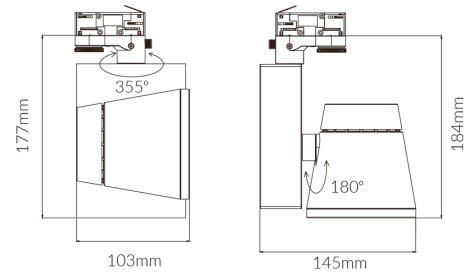

Vibe 18W Cool White LED Track Light With White Trim

Product Specifications

SKU	VBLTL-350-1-4K
Luminaire efficacy	139 lm/W
Product Series	VBLTL-350-SERIES
EAN	9340994407074
Light Colour	Cool White
Wattage	18 W
Lumen output	2500 lm
IP rating	20
CRI	80
Beam Angle	40 Degrees
Trim colour	White
Diameter	103 mm
Length	184 mm
Height	145 mm
Lifespan	50000 Hours
Warranty	5 Years
Weatherproof	Non-weatherproof
Mounting type	Track
LED source	CITIZEN
Material	High Strength Aluminium
Accessories	Optional 20° & 70° beam angle reflectors available
Lamp Type	LED
Input voltage	220V-240V AC 50HZ
Working temperature	-20°C ~ 50°C

Dimensional Drawings

Photometric information available upon request.