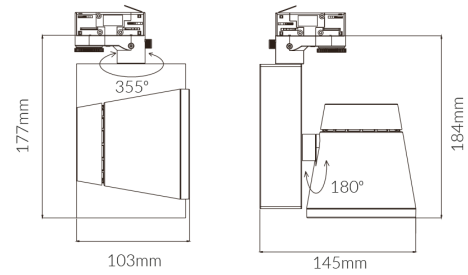

### Product Specifications

<b>SKU</b>	VBLTL-350-4-3K
<b>Luminaire efficacy</b>	139 lm/W
<b>Product Series</b>	VBLTL-350-SERIES
<b>EAN</b>	9340994407081
<b>Light Colour</b>	Warm White
<b>Wattage</b>	18 W
<b>Lumen output</b>	2500 lm
<b>IP rating</b>	20
<b>CRI</b>	80
<b>Beam Angle</b>	40 Degrees
<b>Trim colour</b>	Black
<b>Diameter</b>	103 mm
<b>Length</b>	184 mm
<b>Height</b>	145 mm
<b>Lifespan</b>	50000 Hours
<b>Warranty</b>	5 Years
<b>Weatherproof</b>	Non-weatherproof
<b>Mounting type</b>	Track
<b>LED source</b>	CITIZEN
<b>Material</b>	High Strength Aluminium
<b>Accessories</b>	Optional 20° & 70° beam angle reflectors available
<b>Lamp Type</b>	LED
<b>Input voltage</b>	220V-240V AC 50HZ
<b>Working temperature</b>	-20°C ~ 50°C

### Dimensional Drawings

Photometric information available upon request.