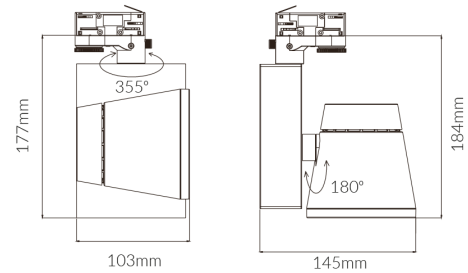

Vibe 18W Warm White LED Track Light With Black Trim

Product Specifications

SKU	VBLTL-350-4-3K
Luminaire efficacy	139 lm/W
Product Series	VBLTL-350-SERIES
EAN	9340994407081
Light Colour	Warm White
Wattage	18 W
Lumen output	2500 lm
IP rating	20
CRI	80
Beam Angle	40 Degrees
Trim colour	Black
Diameter	103 mm
Length	184 mm
Height	145 mm
Lifespan	50000 Hours
Warranty	5 Years
Weatherproof	Non-weatherproof
Mounting type	Track
LED source	CITIZEN
Material	High Strength Aluminium
Accessories	Optional 20° & 70° beam angle reflectors available
Lamp Type	LED
Input voltage	220V-240V AC 50HZ
Working temperature	-20°C ~ 50°C

Dimensional Drawings

Photometric information available upon request.