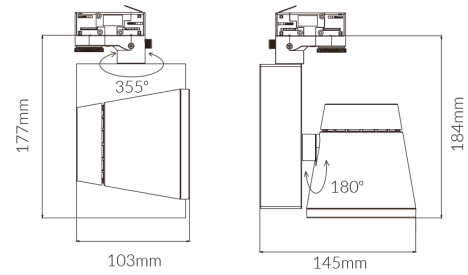

Vibe 18W Cool White LED Track Light With White Trim

Product Specifications

SKU	VBLTL-350-4-4K
Luminaire efficacy	139 lm/W
Product Series	VBLTL-350-SERIES
EAN	9340994407098
Light Colour	Cool White
Wattage	18 W
Lumen output	2500 lm
IP rating	20
CRI	80
Beam Angle	40 Degrees
Trim colour	Black
Diameter	103 mm
Length	145 mm
Height	184 mm
Lifespan	50000 Hours
Warranty	5 Years
Weatherproof	Non-weatherproof
Mounting type	Track
LED source	CITIZEN
Material	High Strength Aluminium
Accessories	Optional 20° & 70° beam angle reflectors available
Lamp Type	LED
Input voltage	220V-240V AC 50HZ
Working temperature	-20°C ~ 50°C

Dimensional Drawings

Photometric information available upon request.