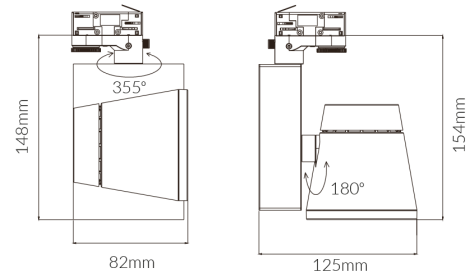

Vibe 13W Warm White LED Track Light With White Trim

Product Specifications

Luminaire efficacy	115 lm/W
SKU	VBLTL-370-1-3K
Product Series	VBLTL-370-SERIES
EAN	9340994407104
Light Colour	Warm White
Wattage	13 W
Lumen output	1500 lm
IP rating	20
CRI	80
Beam Angle	40 Degrees
Trim colour	White
Length	125 mm
Height	154 mm
Lifespan	50000 Hours
Warranty	5 Years
Accessories	Optional 20° and 50° beam angle reflectors available
Lamp Type	LED
Material	High Strength Aluminium
LED source	CITIZEN
Weatherproof	Non-weatherproof
Input voltage	220V-240V AC 50HZ
Mounting type	Track
Working temperature	-20°C ~ 50°C

Dimensional Drawings

Photometric information available upon request.