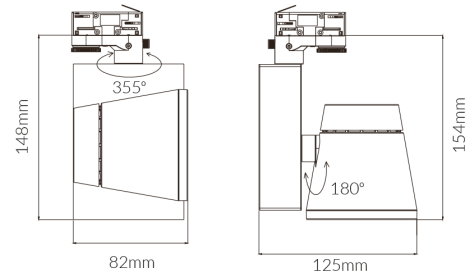

Vibe 13W Warm White LED Track Light With Black Trim

Product Specifications

Luminaire efficacy	115 lm/W
SKU	VBLTL-370-4-3K
Product Series	VBLTL-370-SERIES
EAN	9340994407128
Light Colour	Warm White
Wattage	13 W
Lumen output	1500 lm
IP rating	20
CRI	80
Beam Angle	40 Degrees
Trim colour	Black
Length	125 mm
Height	154 mm
Lifespan	50000 Hours
Warranty	5 Years
Accessories	Optional 20° and 50° beam angle reflectors available
Lamp Type	LED
LED source	SHARP
Weatherproof	Non-weatherproof
Input voltage	220V-240V AC 50HZ
Mounting type	Track
Working temperature	-20°C ~ 50°C

Dimensional Drawings

Photometric information available upon request.