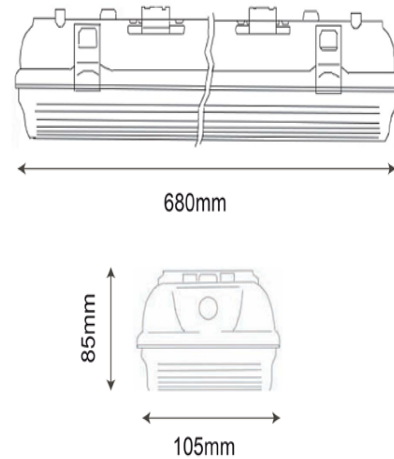

20W Natural White LED Weatherproof Batten With Emergency Battery

Product Specifications

SKU	VBLWP-20W-5K-E
Luminaire efficacy	81 lm/W
Product Series	VBLWP-SERIES
EAN	9340994405766
Light Colour	Natural White
Wattage	20 W
Lumen output	1613 lm
IP rating	65
IK Rating	10
CRI	80
Beam Angle	120 Degrees
Length	680 mm
Width	105 mm
Height	85 mm
Lifespan	35000 Hours
Warranty	3 Years
Cert of Electr. safety	AUSTRALIAN STANDARD: AS2293.3
Accessories	Optional VBLWP-SENSOR Microwave Sensor
Lamp Type	LED
LED source	EPISTAR
Input voltage	240 Volt AC 50HZ
Mounting type	Surface
Working temperature	-20°C ~ 45°C
Box Qty	9

Dimensional Drawings

Photometric information available upon request.