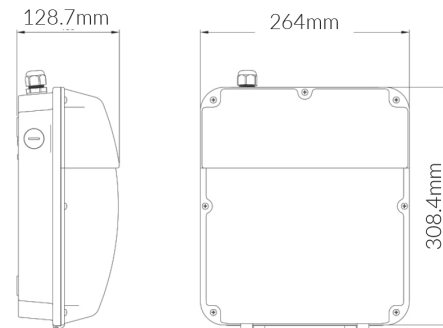

40W Cool White IP65 LED Wall Pack

Product Specifications

SKU	VBLWPK-4114-40
Luminaire efficacy	63 lm/W
EAN	9340994408316
Light Colour	Cool White
Wattage	40 W
Lumen output	2500 lm
IP rating	65
IK Rating	10
CRI	80
Beam Angle	90 Degrees
Trim colour	Black
Length	308 mm
Width	264 mm
Height	129 mm
Lifespan	30000 Hours
Warranty	3 Years
Dimmable	Non Dimmable
Lamp Type	LED
Material	Aluminium base, polycarbonate diffuser and front
Weatherproof	Weatherproof
Input voltage	220V-240V AC 50HZ
Mounting type	Surface
Constant current/voltage	Constant Current
Diffuser	Clear
Working temperature	-20°C ~ 40°C

Dimensional Drawings

Photometric information available upon request.