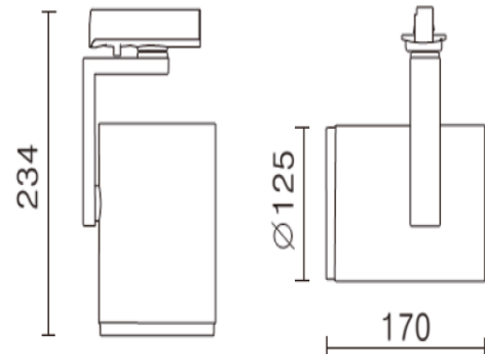

## 38W Natural White LED 3 Circuit Track Light Black Body

### Product Specifications

<b>SKU</b>	VBLTL-420-4-4K
<b>Luminaire efficacy</b>	129 lm/W
<b>Product Series</b>	VBLTL-420-SERIES
<b>EAN</b>	9340994407555
<b>Light Colour</b>	Cool White
<b>Wattage</b>	38 W
<b>Lumen output</b>	4900 lm
<b>IP rating</b>	20
<b>CRI</b>	80
<b>Beam Angle</b>	40 Degrees
<b>Trim colour</b>	Black
<b>Diameter</b>	125 mm
<b>Length</b>	170 mm
<b>Height</b>	234 mm
<b>Lifespan</b>	50000 Hours
<b>Warranty</b>	5 Years
<b>Weatherproof</b>	Indoor use only
<b>Mounting type</b>	Track
<b>LED source</b>	CITIZEN
<b>Material</b>	High strength Aluminium
<b>Lamp Type</b>	LED
<b>Input voltage</b>	220V-240V AC 50HZ
<b>Working temperature</b>	-20°C~50°C

### Dimensional Drawings

Photometric information available upon request.