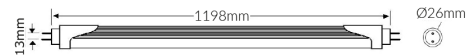

18W Natural White LED T8 Retrofit Tube With Microwave Sensor

Product Specifications

Luminaire efficacy	120 lm/W
SKU	VBLFT-T8-18W5K-MS
Product Series	VBLFT-T8-MS-SERIES
EAN	9340994406664
Light Colour	Natural White
Wattage	18 W
Lumen output	2160 lm
IP rating	20
CRI	80
Beam Angle	120 Degrees
Trim colour	White
Base Type	G13
Diameter	26 mm
Length	1198 mm
Lifespan	50000 Hours
Warranty	5 Years
Dimmable	Dimmable
Lamp Type	LED
Material	Aluminium body
LED source	EPISTAR
Weatherproof	Non-weatherproof
Input voltage	85V-265V AC 50-60HZ
Diffuser	Frosted
Working temperature	-20°C ~ 40°C

Dimensional Drawings

Photometric information available upon request.