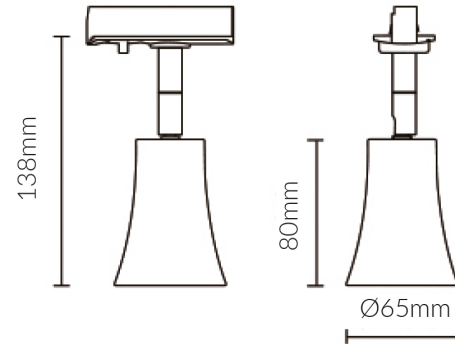

Vibe GU10 Single Circuit LED Track Lighting With White Trim

Product Specifications

SKU	VBLTL-200-1-GU10
Product Series	VBLTL-200-SERIES
EAN	9340994407395
Wattage	35 W
CRI	80
Beam Angle	40 Degrees
Diameter	65 mm
Length	80 mm
Height	138 mm
Lifespan	50000 Hours
Warranty	3 Years
Weatherproof	Non-weatherproof
Mounting type	Track
LED source	SHARP
Material	High strength Steel housing
Lamp Type	LED
Input voltage	220V-240V AC 50HZ
Working temperature	-20°C~50°C

Dimensional Drawings

Photometric information available upon request.