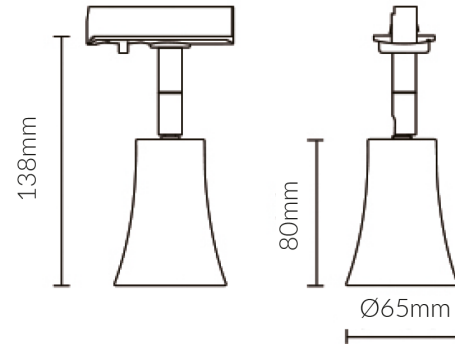

Vibe GU10 Single Circuit LED Track Lighting With White Trim

Product Specifications

SKU	VBLTL-200-1-GU10
Product Series	VBLTL-200-SERIES
EAN	9340994407395
Wattage	35 W
CRI	80
Beam Angle	40 Degrees
Diameter	65 mm
Length	80 mm
Height	138 mm
Lifespan	50000 Hours
Warranty	3 Years
Lamp Type	LED
Material	High strength Steel housing
LED source	SHARP
Weatherproof	Non-weatherproof
Input voltage	220V-240V AC 50HZ
Mounting type	Track
Working temperature	-20°C~50°C

Dimensional Drawings

Photometric information available upon request.