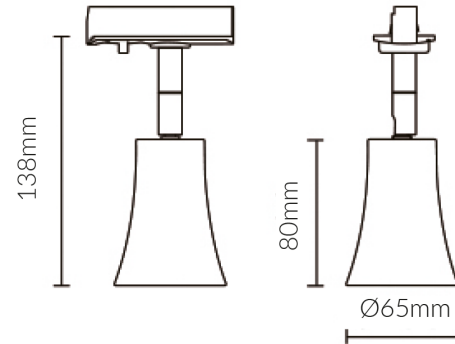

Vibe GU10 Single Circuit LED Track Lighting With Black Trim

Product Specifications

SKU	VBLTL-200-4-GU10
Product Series	VBLTL-200-SERIES
EAN	9340994407401
Wattage	35 W
CRI	80
Diameter	65 mm
Length	80 mm
Height	138 mm
Lifespan	50000 Hours
Warranty	3 Years
Weatherproof	Non-weatherproof
Mounting type	Track
LED source	SHARP
Material	High strength Steel housing
Lamp Type	LED
Input voltage	220V-240V AC 50HZ
Working temperature	-20°C ~ 50°C

Dimensional Drawings

Photometric information available upon request.