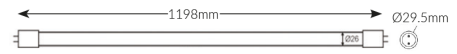

Vibe 18W LED Frosted Glass Tube 4FT 6500K IP20

Product Specifications

SKU	VBLFT-T8-18W-65
Luminaire efficacy	100 lm/W
Product Series	VBLFT-T8-FR-SERIES
EAN	9340994409306
Light Colour	Daylight
Wattage	18 W
Lumen output	1800 lm
IP rating	20
CRI	80
Beam Angle	280 Degrees
Base Type	G13
Diameter	29 mm
Length	1198 mm
Lifespan	40000 Hours
Warranty	2 Years
Weatherproof	Non-weatherproof
Shatterproof	Non-shatterproof
LED source	EPISTAR
Dimmable	Non Dimmable
Diffuser	Frosted
Material	Glass
Lamp Type	LED
Input voltage	220V-240V AC 50HZ
Working temperature	-20°C ~ 50°C

Dimensional Drawings

Photometric information available upon request.