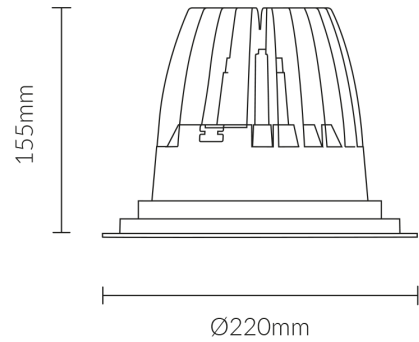

Vibe Retro 6000 52W 3K LED Downlight White

Product Specifications

Luminaire efficacy	115 lm/W
SKU	VBLDL-200-1-3K
Product Series	VBLDL-200-SERIES
EAN	9340994408941
Wattage	52 W
Lumen output	6000 lm
IP rating	54
CRI	80
Beam Angle	40 Degrees
Trim colour	White
Cut out	200 mm
Diameter	220 mm
Height	155 mm
Lifespan	50000 Hours
Warranty	5 Years
Lamp Type	LED
Material	Aluminium
LED source	CITIZEN
Weatherproof	Weatherproof
Input voltage	100V - 240V AC
Diffuser	Clear
Wiring method	Flex & Plug or Hardwire
Working temperature	-20°C ~ 50°C

Dimensional Drawings

Cut Out: Ø200mm

Photometric information available upon request.