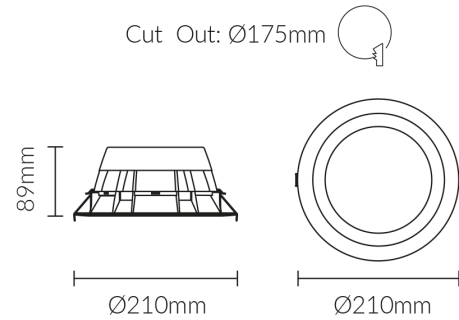

Vibe 436 LED Downlight 3K White - MUST ADD DRIVER 14W ,20W OR 28W

Product Specifications

Luminaire efficacy	105 lm/W
SKU	VBLDL-436-1-30D
Product Series	VBLDL-4X6-SERIES
EAN	9340994404837
Wattage	20 W
Lumen output	2100 lm
IP rating	44
CRI	80
Beam Angle	80 Degrees
Trim colour	White
Cut out	175 mm
Diameter	210 mm
Height	89 mm
Lifespan	35000 Hours
Warranty	5 Years
Dimmable	Dimmable
Lamp Type	LED
LED source	OSRAM
Input voltage	220V-240V AC 50HZ
Working temperature	-20°C ~ 45°C

Dimensional Drawings

Photometric information available upon request.