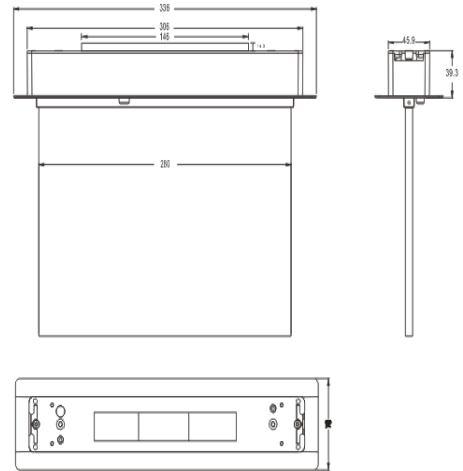

LED Maintained Emergency Blade Exit Sign Recessed

Product Specifications

SKU	VBLEM-EXIT-BL-R
Product Series	VBLEM-EXIT-BL-SERIES
EAN	9340994409825
Light Colour	Daylight
Wattage	3 W
IP rating	20
CRI	70
Beam Angle	120 Degrees
Length	234 mm
Width	324 mm
Height	75 mm
Lifespan	50000 Hours
Warranty	3 Years
Shatterproof	Shatterproof
Lamp Type	LED
Material	Polycarbonate
LED source	EPISTAR
Weatherproof	Indoor use only
Input voltage	220V-240V AC 50HZ
Mounting type	Recessed
Working temperature	-20°C ~ 45°C
Box Qty	10

Dimensional Drawings

Photometric information available upon request.