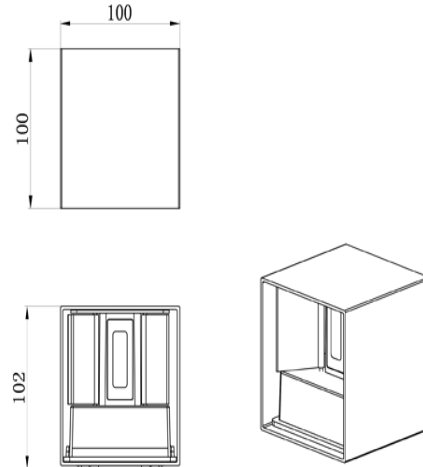

Vibe 2x3W LED 302 Series Cool White Adjustable Up/Down Black Wall Light

Product Specifications

Luminaire efficacy	36 lm/W
SKU	VBLWL-302-4-40
Product Series	VBLWL-302-SERIES
Light Colour	Cool White
Wattage	6 W
Lumen output	214 lm
IP rating	54
CRI	80
Beam Angle	218 Degrees
Trim colour	Black
Length	100 mm
Width	100 mm
Height	102 mm
Lifespan	50000 Hours
Warranty	3 Years
Lamp Type	LED
Material	Die-Cast Aluminium
LED source	CREE
Weatherproof	Weatherproof
Input voltage	240 Volt AC 50HZ
Mounting type	Surface
Wiring method	Hardwire

Dimensional Drawings

Photometric information available upon request.