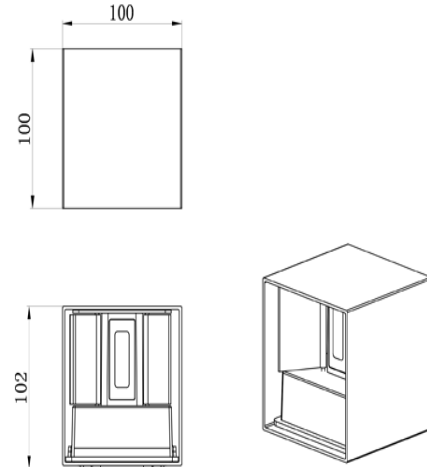

## Vibe 2x3W LED 302 Series Cool White Adjustable Up/Down Black Wall Light

### Product Specifications

<b>Luminaire efficacy</b>	36 lm/W
<b>SKU</b>	VBLWL-302-4-40
<b>Product Series</b>	VBLWL-302-SERIES
<b>Light Colour</b>	Cool White
<b>Wattage</b>	6 W
<b>Lumen output</b>	214 lm
<b>IP rating</b>	54
<b>CRI</b>	80
<b>Beam Angle</b>	218 Degrees
<b>Trim colour</b>	Black
<b>Length</b>	100 mm
<b>Width</b>	100 mm
<b>Height</b>	102 mm
<b>Lifespan</b>	50000 Hours
<b>Warranty</b>	3 Years
<b>Lamp Type</b>	LED
<b>Material</b>	Die-Cast Aluminium
<b>LED source</b>	CREE
<b>Weatherproof</b>	Weatherproof
<b>Input voltage</b>	240 Volt AC 50HZ
<b>Mounting type</b>	Surface
<b>Wiring method</b>	Hardwire

### Dimensional Drawings

*Photometric information available upon request.*